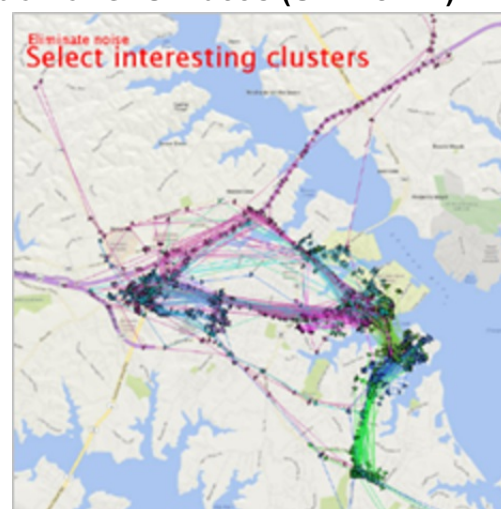

Bottleneck Time Spiral (Florida Turnpike)

Visual Exploration of GPS Traces (UMD CATT)

Recent Meeting Info:

PDA (formerly VPP Suite) User Group Web meeting - Nov 17, 2016

- [Main Presentation](#)
- [Meeting Notes](#)