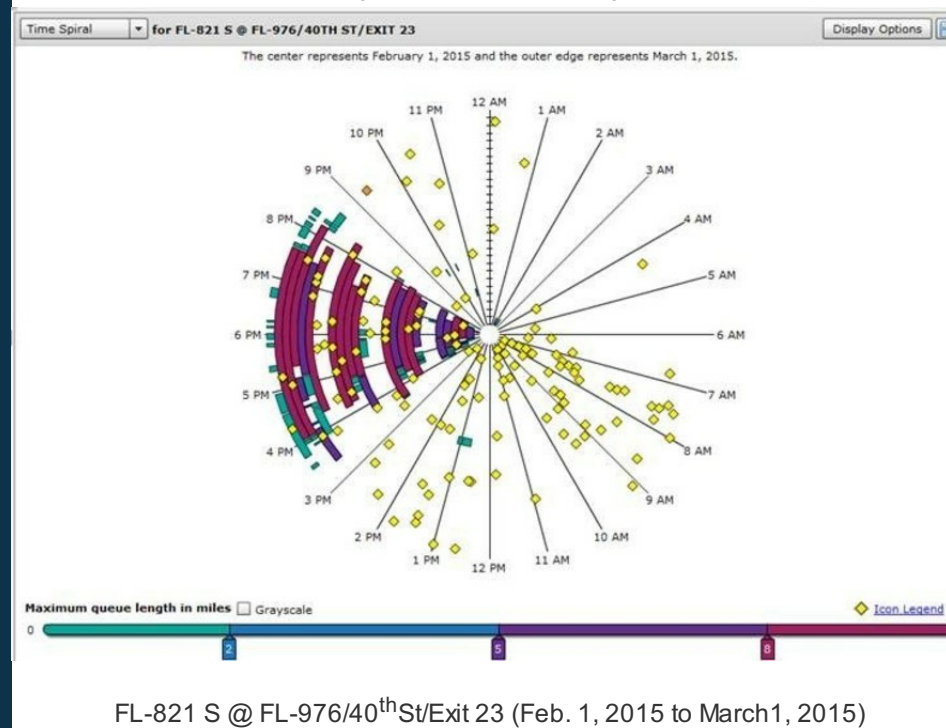

I-95 CC Probe Data Analytics Web Meeting

(formerly VPP Suite)

February 9, 2017 10:30am- noon

The next Probe Data Analytics (PDA) User Group Web meeting is scheduled for February 9, 2017 (10:30am – noon).

Bottleneck Time Spiral (Florida Turnpike)

Visual Exploration of GPS Traces (UMD CATT)

Recent Meeting Info:

PDA (formerly VPP Suite) User Group Web meeting - Nov 17, 2016

- [Main Presentation](#)
- [Meeting Notes](#)