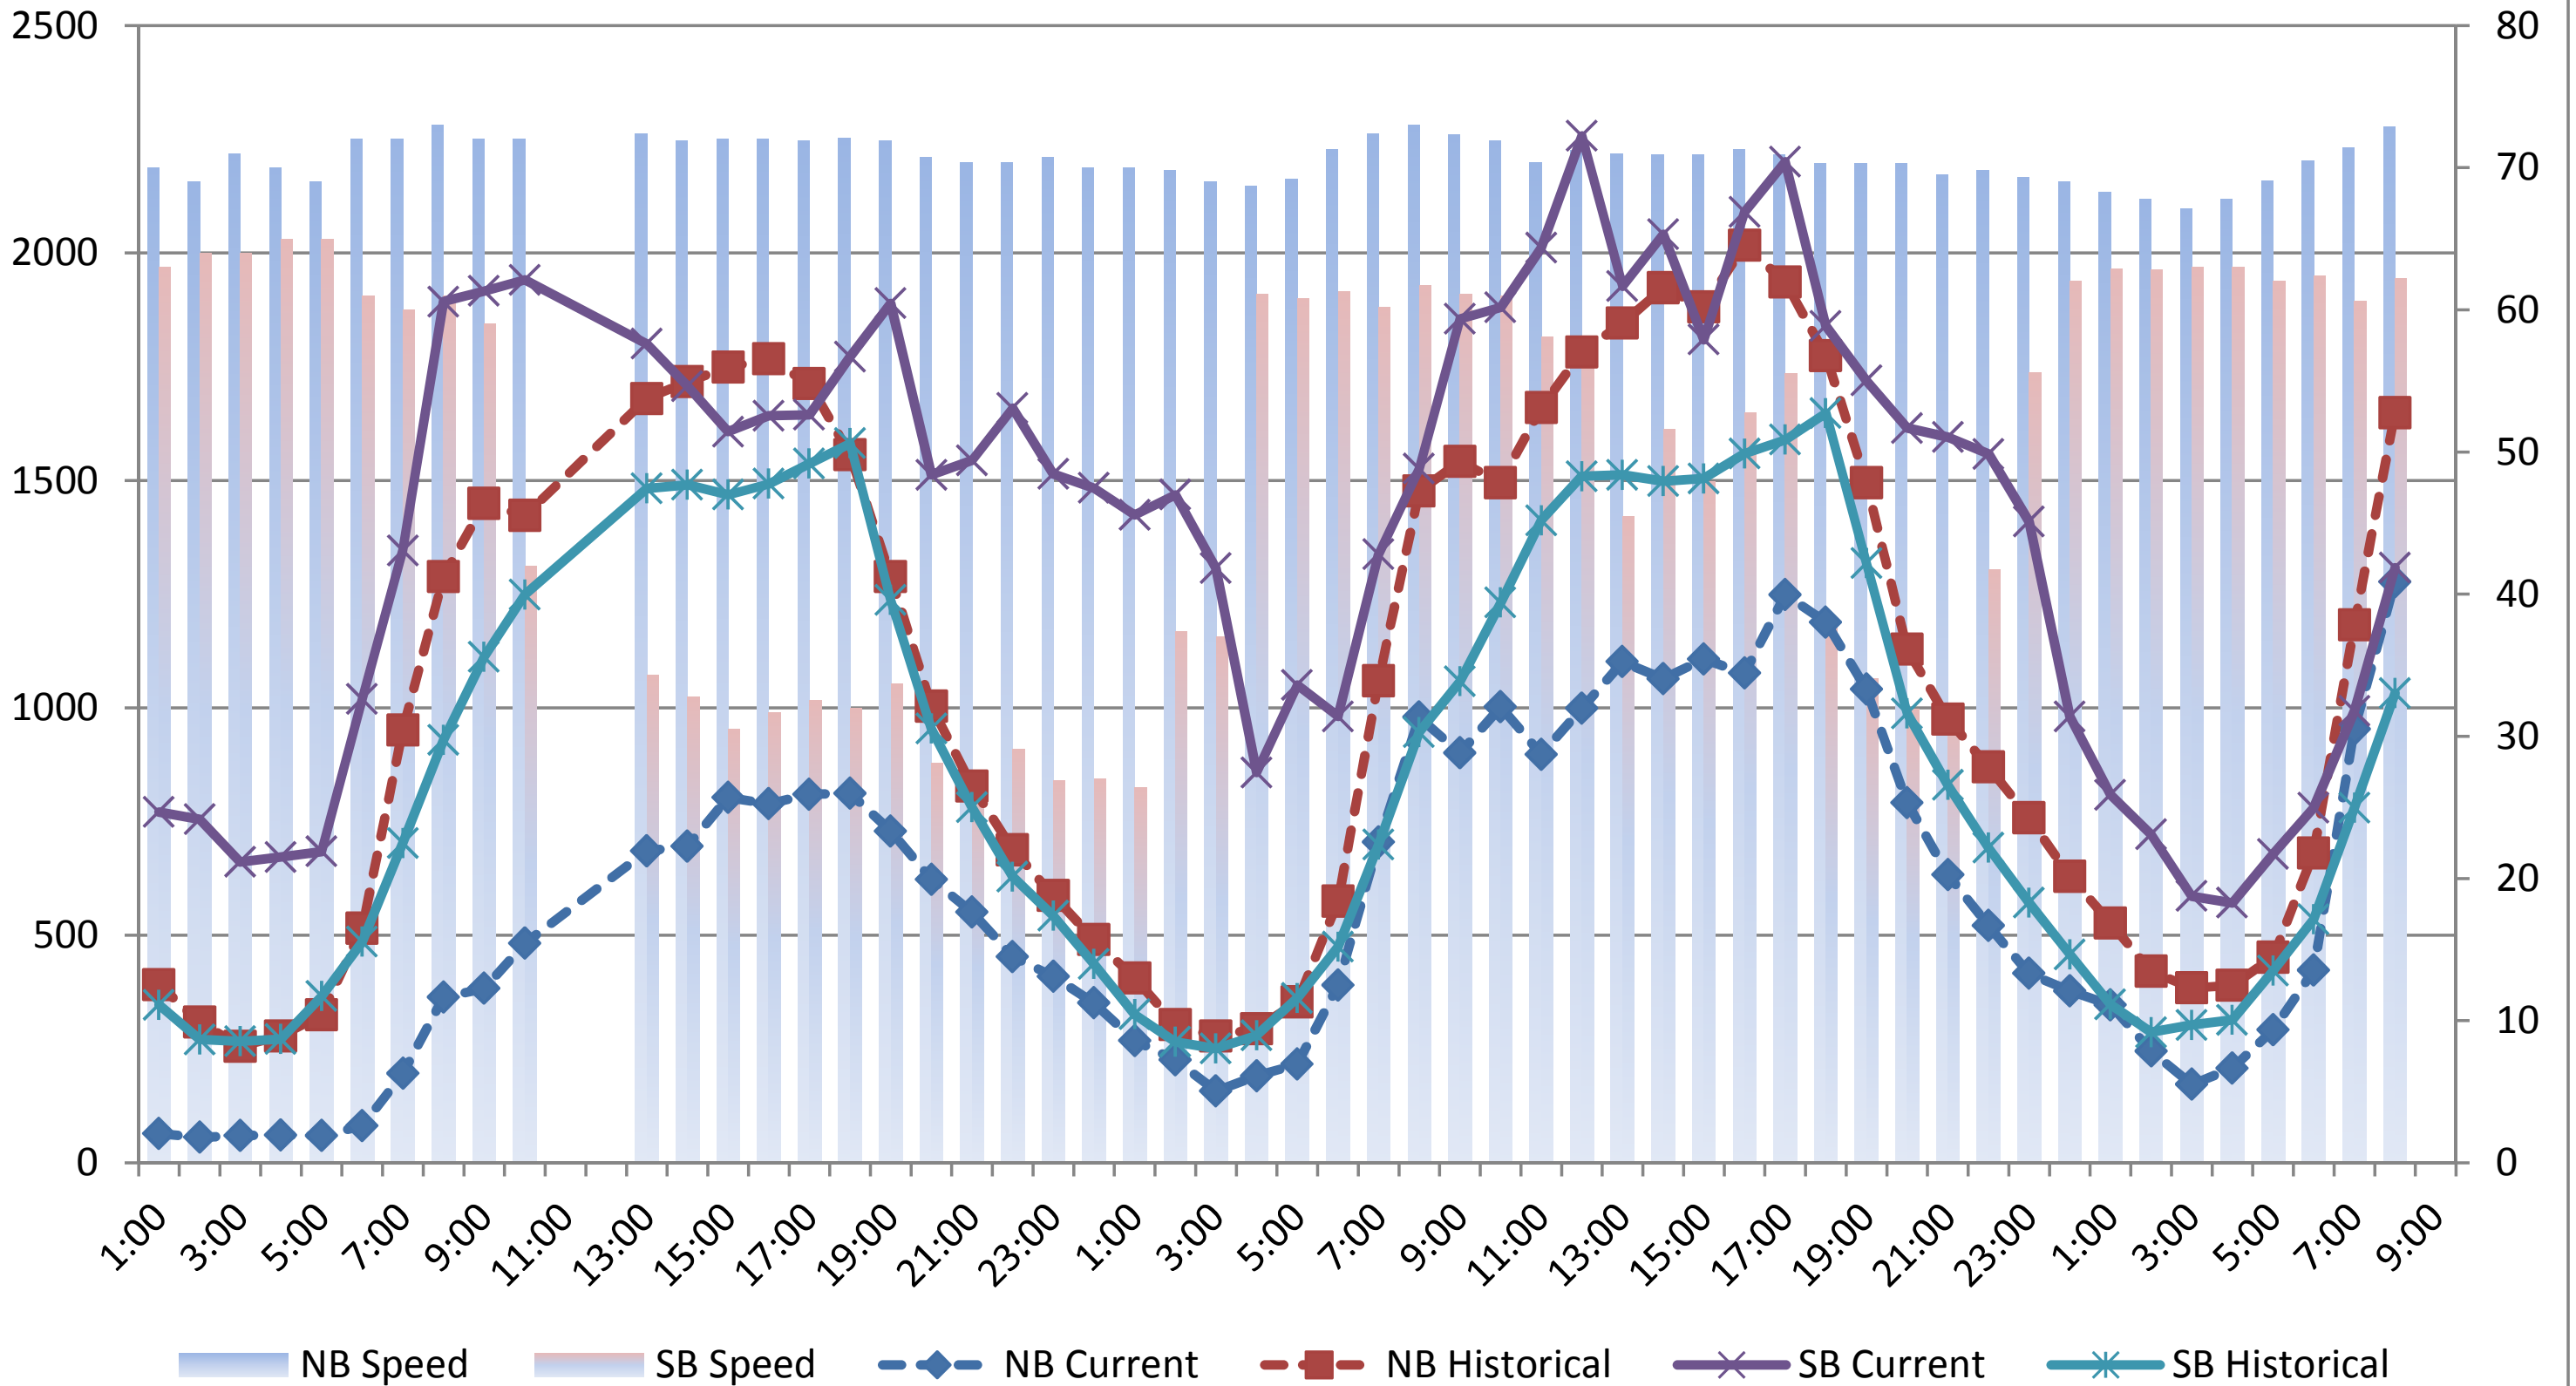

# I-95 @ GEORGIA LINE SB, Site:28-JASPER, 9/12/17-9/14-17

# I-95 @ GEORGIA LINE , Site:28-JASPER, 9/12/17-9/14-17

# I-20 NEAR THE GEORGIA LINE WB, Site:115-AIKEN, 9/12/17 - 9/14-17