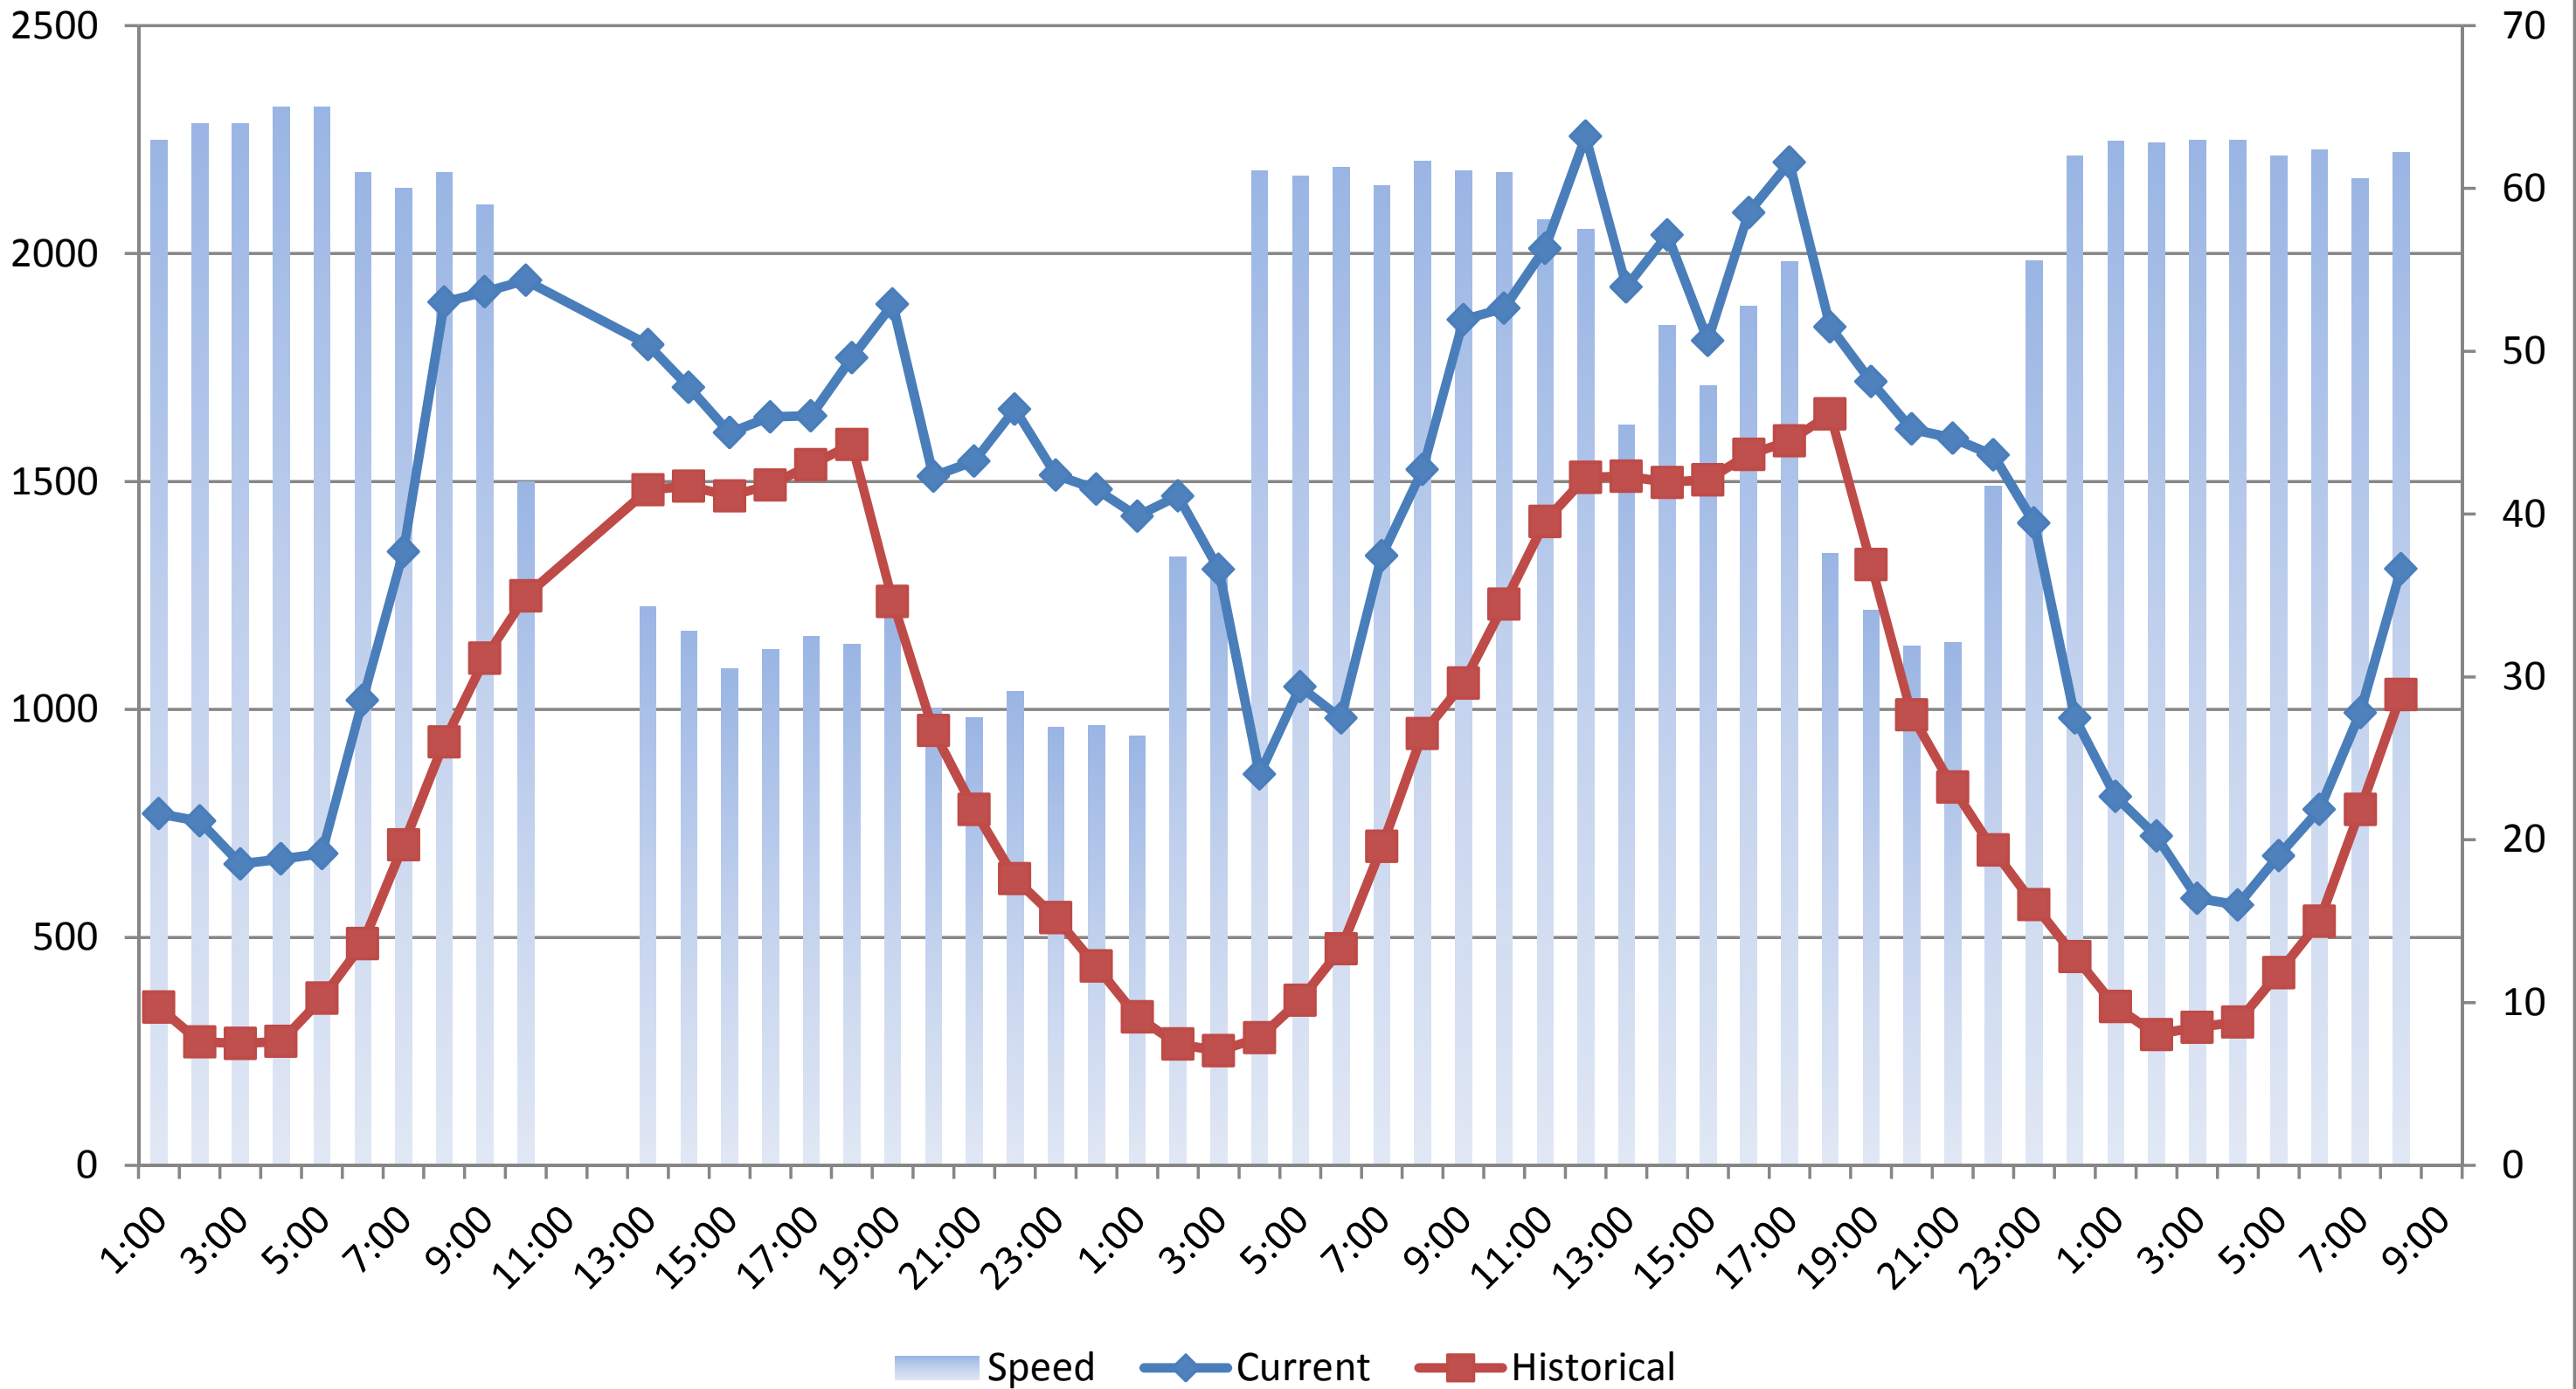

# I-95 @ GEORGIA LINE SB, Site:28-JASPER, 9/12/17-9/14-17

# I-95 @ GEORGIA LINE , Site:28-JASPER, 9/12/17-9/14-17

# I-20 NEAR THE GEORGIA LINE WB, Site:115-AIKEN, 9/12/17 - 9/14-17